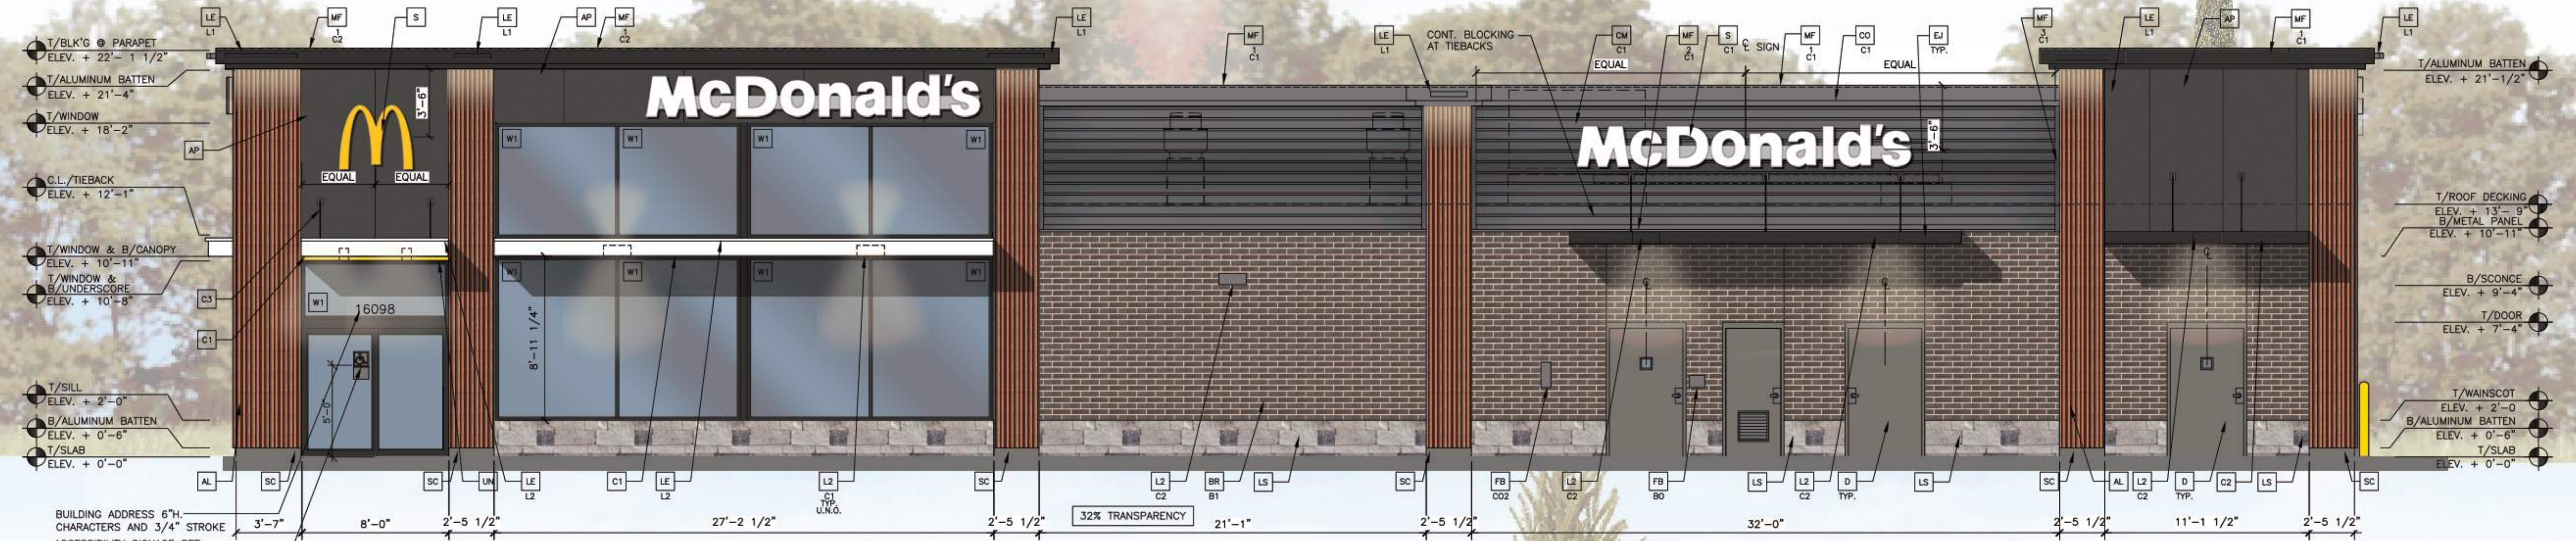

Front Elevation (West)

Rear Elevation (East)

Non-Drive-Thru Side Elevation (North)

Drive-Thru Side Elevation (South)

Materials Legend

- Modular Face Brick (Main Building)
"Slate Gray" by Hebron Brick
- Metal (Coping) & Aluminum Trellis
"RAL 7022" by Metal-Era
- Aluminum Canopy (Prefinished Metal)
White
- Glazing (Windows & Storefront)
1" Insulated Clear Glass
- Metal (Coping)
"Weathered Zinc" by Metal-Era
Factory Finished
- Apolic Metal Panel
"RAL 7022" by Metal-Era
- Aluminum Underscore (Prefinished)
"Gold"
- Battens (Aluminum)
B+N Industries
Color: Wood Grain
- Paint
"Gauntlet Gray" by Benjamin Moore
- Stone Wainscot
"Gauntlet Gray" by Benjamin Moore