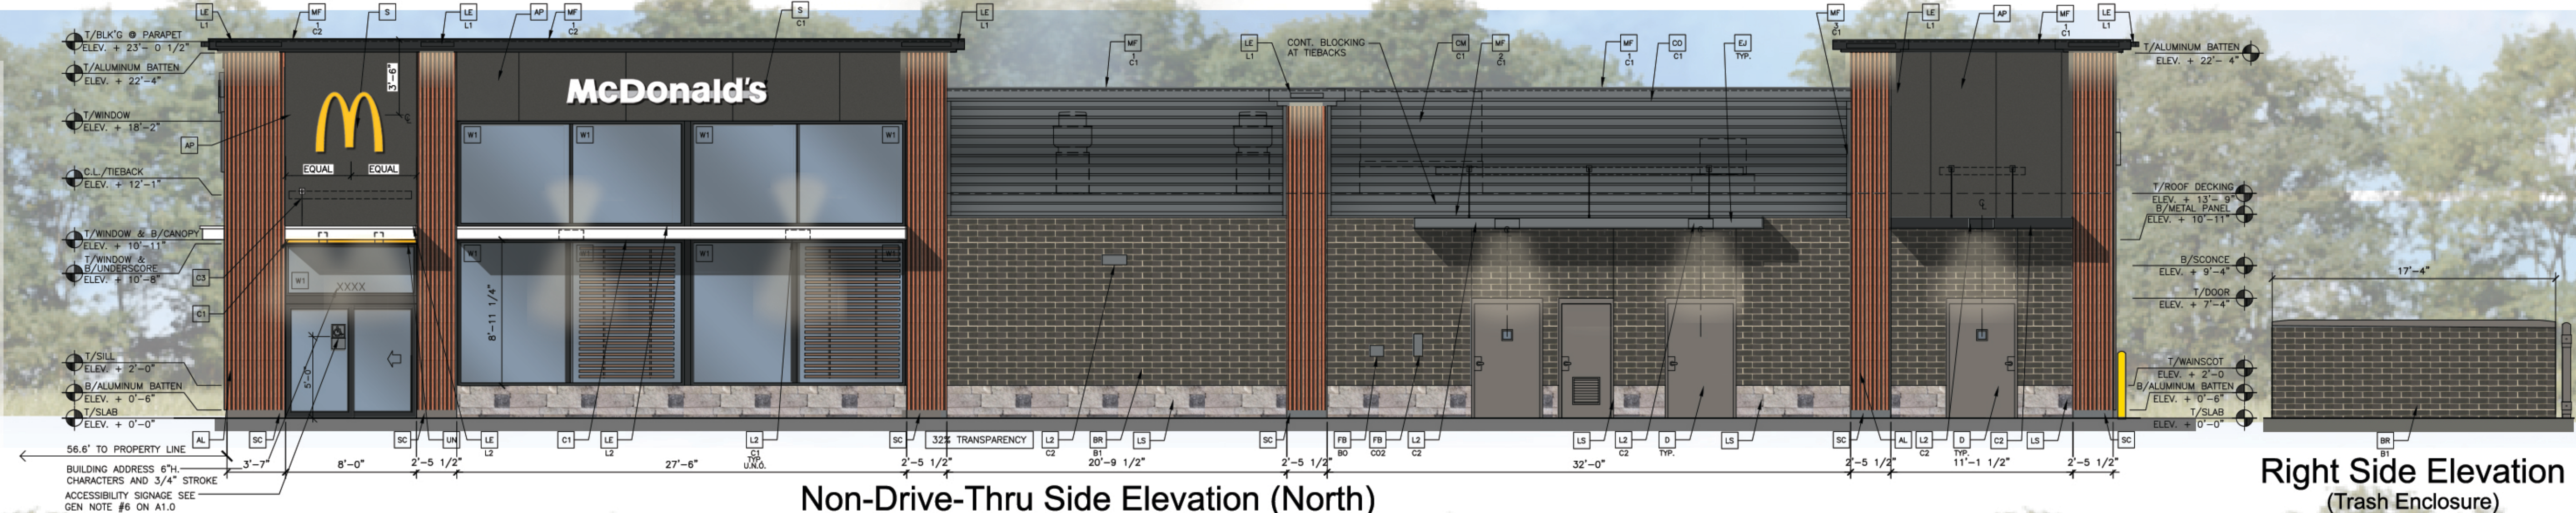

**KEY NOTES:**

AL ALUMINUM BATTEN SYSTEM  
 SIZE: 2"x2" PROFILE  
 COLOR: WOOD GRAIN, BACKRILL UNFINISHED, ENDCAP PAINTED TO MATCH SUBSTRATE, 1/2" EXTERIOR HIGH DENSITY OVERLAY (HDO) PLYWOOD, BB GROUP 1, HDO BOTH FACES, APA TRADEMARKED, COURSE GRIFF SAND SURFACES PRIOR TO PRIMING, PRIME AND PAINT BOTH SIDES AND ALL EDGES.  
 SUBSTRATE COLOR: "IRON ORE" 7069 BY SHERWIN WILLIAMS

AP ALPOLIC METAL PANEL (COLOR: RAL 7022)

BR BT MODULAR FACE BRICK  
 BT-COLOR:  
 BT1 = "ONYX" SMOOTH, BY SUMMIT BRICK

C1 ALUMINUM CANOPY SYSTEM W/FASCIA  
 COLOR: WHITE

C2 ALUMINUM CANOPY SYSTEM  
 COLOR: RAL 7022

C3 ALUMINUM CANOPY TIEBACK  
 COLOR: RAL 7022  
 C2 TO PROVIDE CONTINUOUS BLOCKING ON WALL BEHIND TIEBACKS

CJ CONTROL JOINT  
 T-TYPE:  
 1 = ALPOLIC

CM 7" REVEAL METAL WALL PANEL SYSTEM BY METAL ERA  
 C1-COLOR:  
 C1 = WEATHERED ZINC