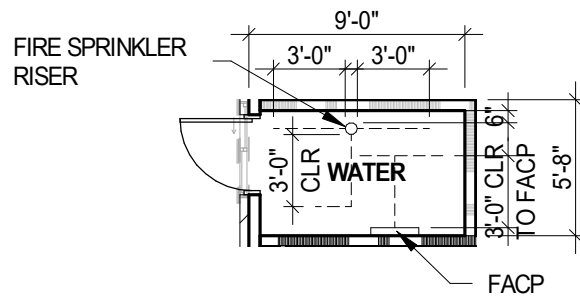

A BLDG A
1/8" = 1'-0"

B BLDG B
1/8" = 1'-0"

C BLDG C
1/8" = 1'-0"

D BLDG D
1/8" = 1'-0"

CH CLUBHOUSE
1/8" = 1'-0"

KTGY Group, Inc.
820 16th Street, Suite 500
Denver, CO 80202
ktgy.com
303.825.6400

CENTURY LIVING, LLC
8390 E Crescent Parkway
Suite 650
Greenwood Village, CO. 80223
303-551-8426

COMPARK VILLAGE
SOUTH
PARKER, CO 210512

FIRE RISER ROOM DIAGRAMS
1/8" = 1'-0"