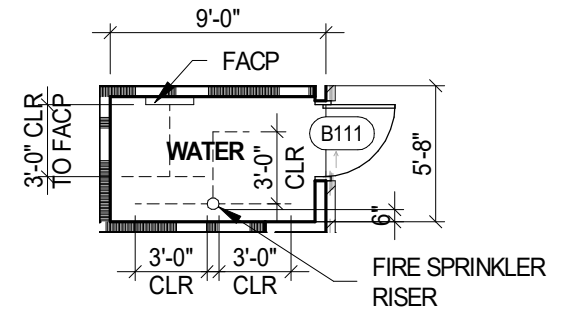

A BLDG A
1/8" = 1'-0"

B BLDG B
1/8" = 1'-0"

C BLDG C
1/8" = 1'-0"

D BLDG D
1/8" = 1'-0"

CH CLUBHOUSE
1/8" = 1'-0"

KTGY Group, Inc.
820 16th Street, Suite 500
Denver, CO 80202
ktgy.com
303.825.6400

CENTURY LIVING, LLC
8390 E Crescent Parkway
Suite 650
Greenwood Village, CO. 80223
303-551-8426

COMPARK VILLAGE
SOUTH
PARKER, CO 210512

FIRE RISER ROOM DIAGRAMS
1/8" = 1'-0"