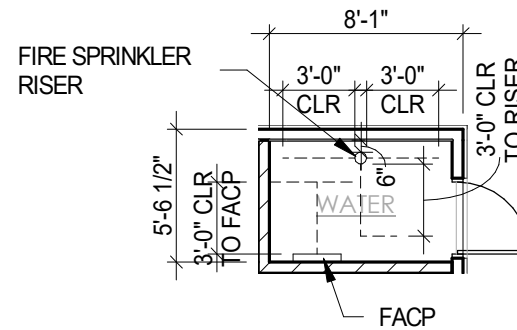

A BLDG A
1/8" = 1'-0"

B BLDG B
1/8" = 1'-0"

C BLDG C
1/8" = 1'-0"

D BLDG D
1/8" = 1'-0"

CH CLUBHOUSE
1/8" = 1'-0"

KTGY Group, Inc.
820 16th Street, Suite 500
Denver, CO 80202
ktgy.com
303.825.6400

CENTURY LIVING, LLC
8390 E Crescent Parkway
Suite 650
Greenwood Village, CO. 80223
303-551-8426

COMPARK VILLAGE
SOUTH
PARKER, CO 210512

FIRE RISER ROOM DIAGRAMS
1/8" = 1'-0"