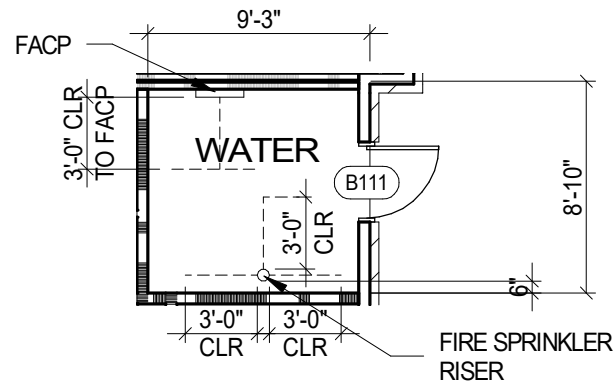

A BLDG A
1/8" = 1'-0"

B BLDG B
1/8" = 1'-0"

C BLDG C
1/8" = 1'-0"

D BLDG D
1/8" = 1'-0"

CH CLUBHOUSE
1/8" = 1'-0"

KTGY Group, Inc.
820 16th Street, Suite 500
Denver, CO 80202
ktgy.com
303.825.6400

CENTURY LIVING, LLC
8390 E Crescent Parkway
Suite 650
Greenwood Village, CO. 80223
303-551-8426

COMPARK VILLAGE
SOUTH
PARKER, CO 210512

FIRE RISER ROOM DIAGRAMS
1/8" = 1'-0"