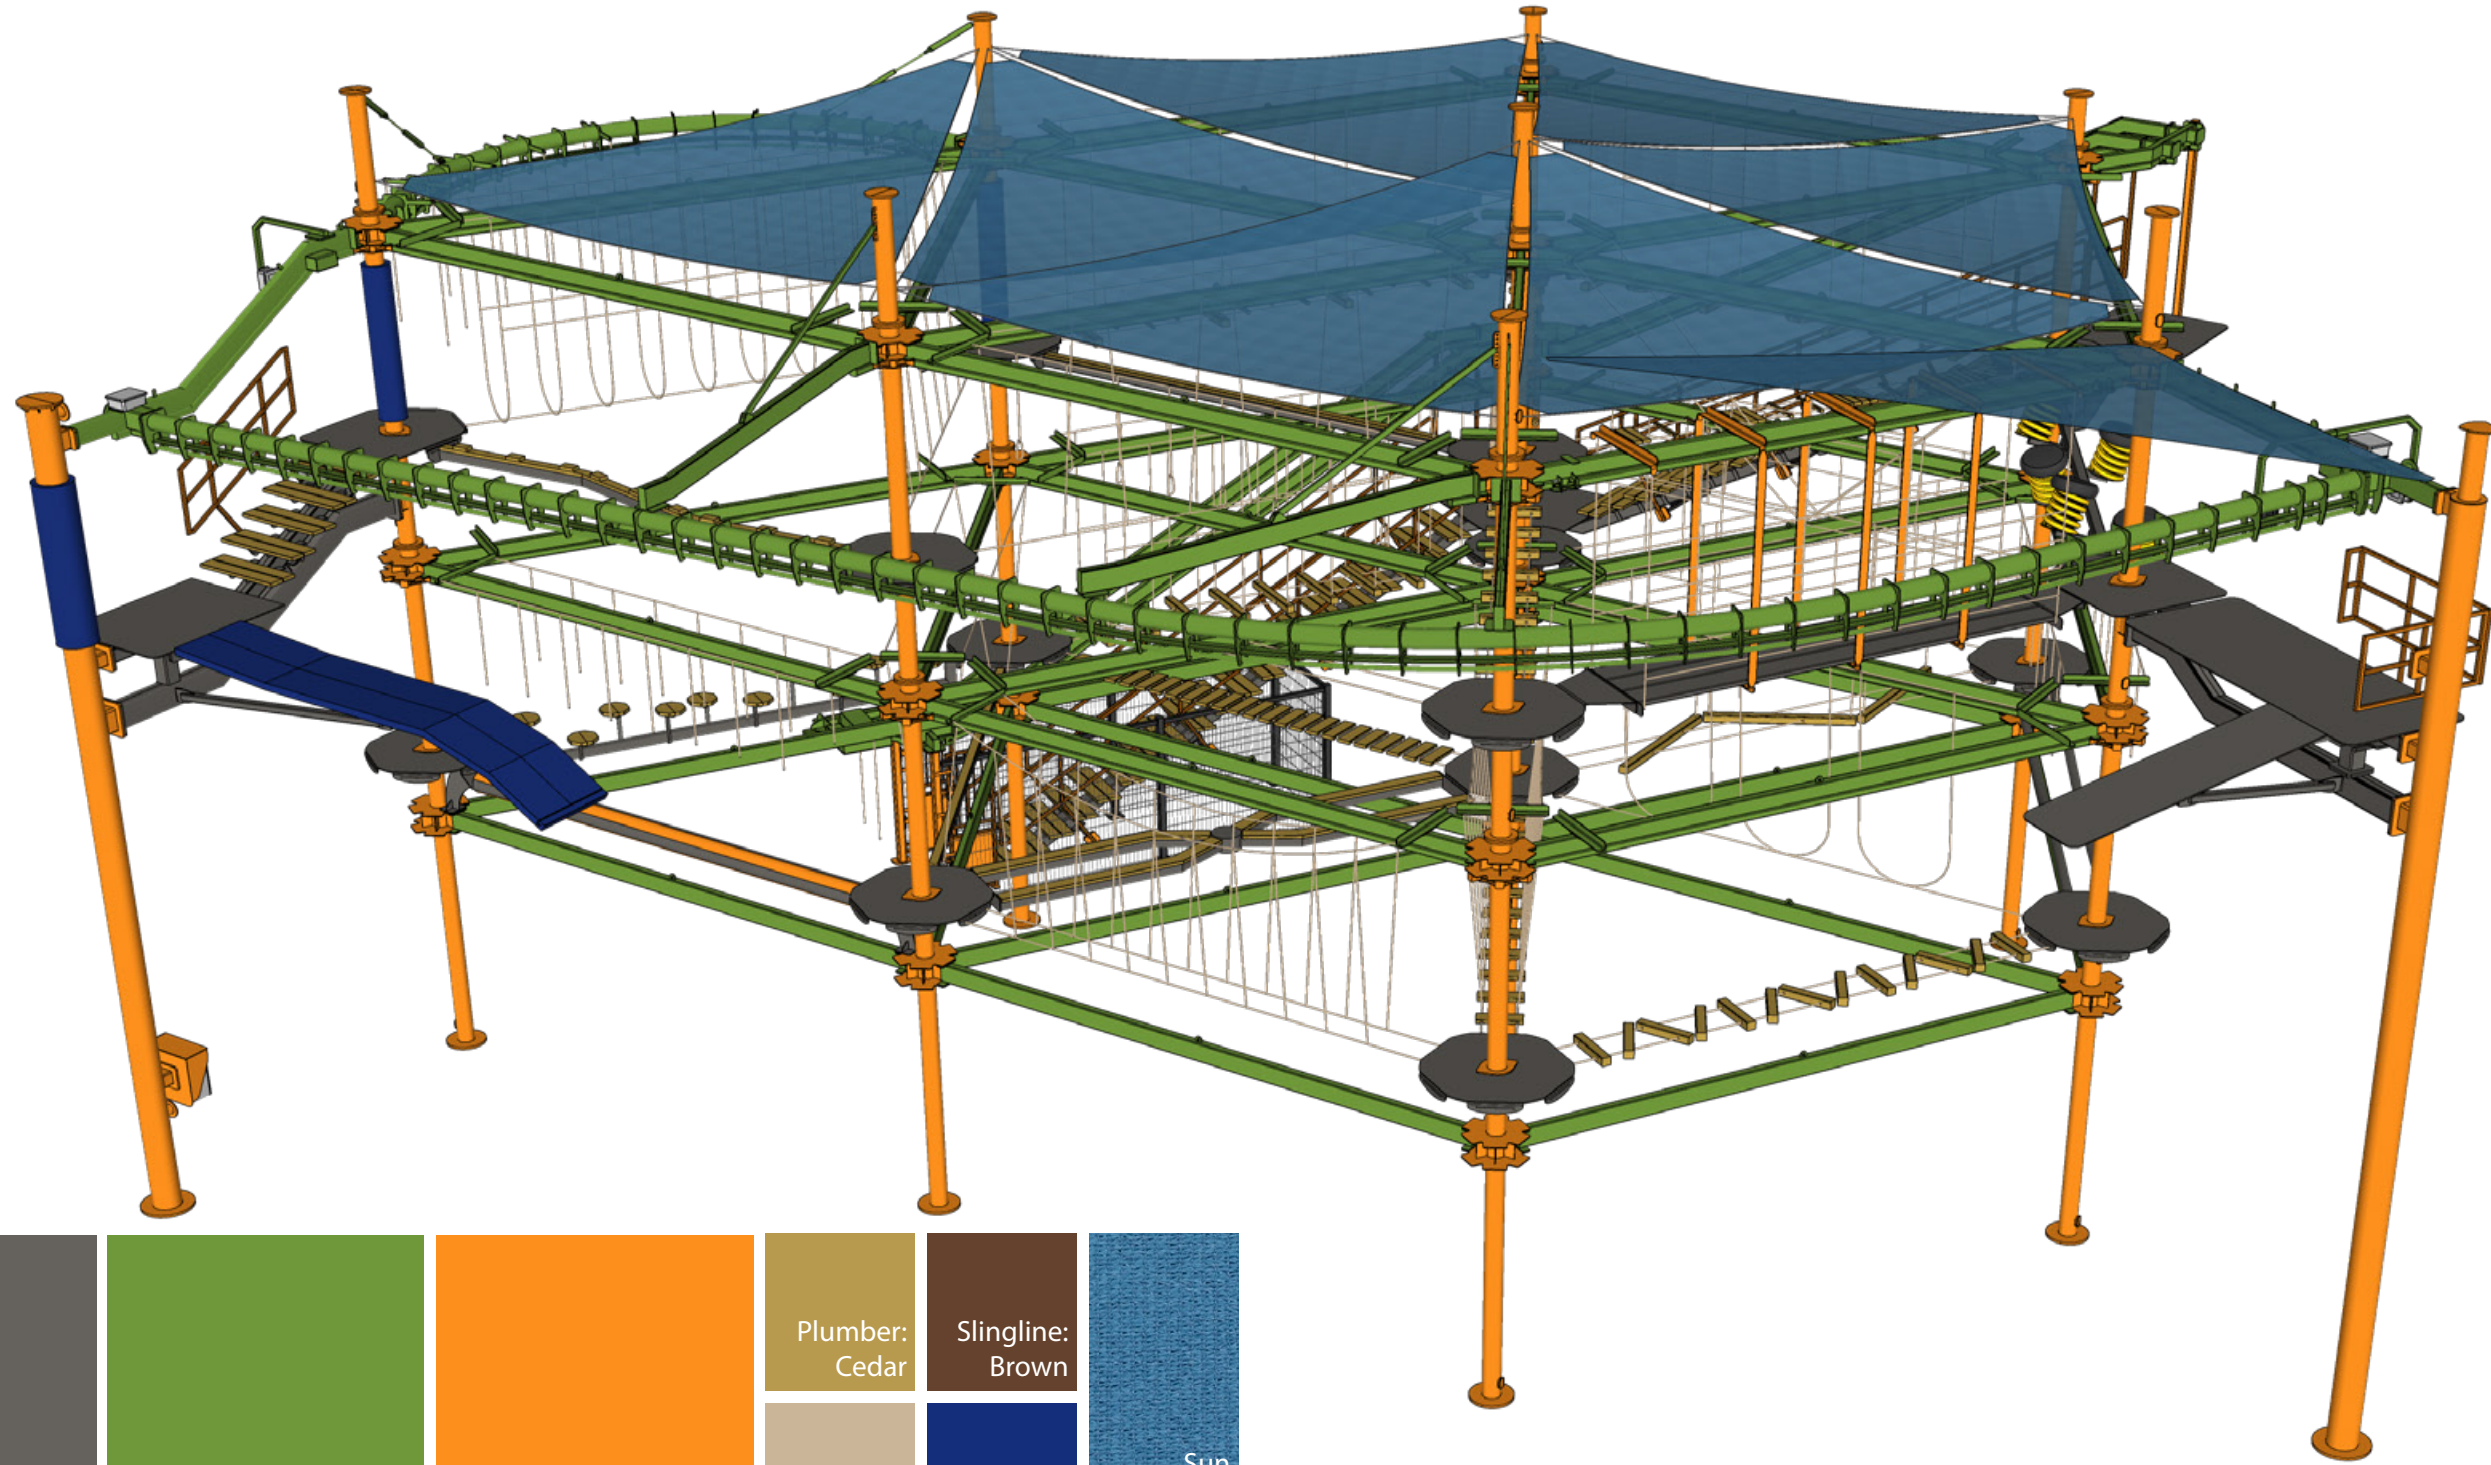

# Boondocks Food and Fun - Parker

8 POLE 2 LEVEL SKY TRAIL® WITH (1) 60°SKY RAIL® AND SUN SHADES

Platforms: Iron Horse	Horizontals: Green Gone Wild	Verticals: Mandarin	Plumber: Cedar	Slingline: Brown	Sun Shades: Sky Blue
			Rope: Tan	Pad: Royal Blue	

## PRELIMINARY COLOR SCHEME

Notes:  
 Additional design work may be required  
 Final course design subject to change per engineering  
 Product pictured may contain custom components  
 Colors shown may vary from delivered product. Physical samples available upon request  
 Field verify all dimensions, heights and clearances prior to engineering

R7.01\_Boondocks Food and Fun - Parker.skp

September 23, 2022

This drawing contains a confidential proprietary design that cannot be reproduced or divulged, in whole or in part, without written authorization from RCI Adventure Products. All design, manufacturing, reproduction, use, sale, or other rights regarding this design are expressly reserved. The information in this drawing may contain patents pending.