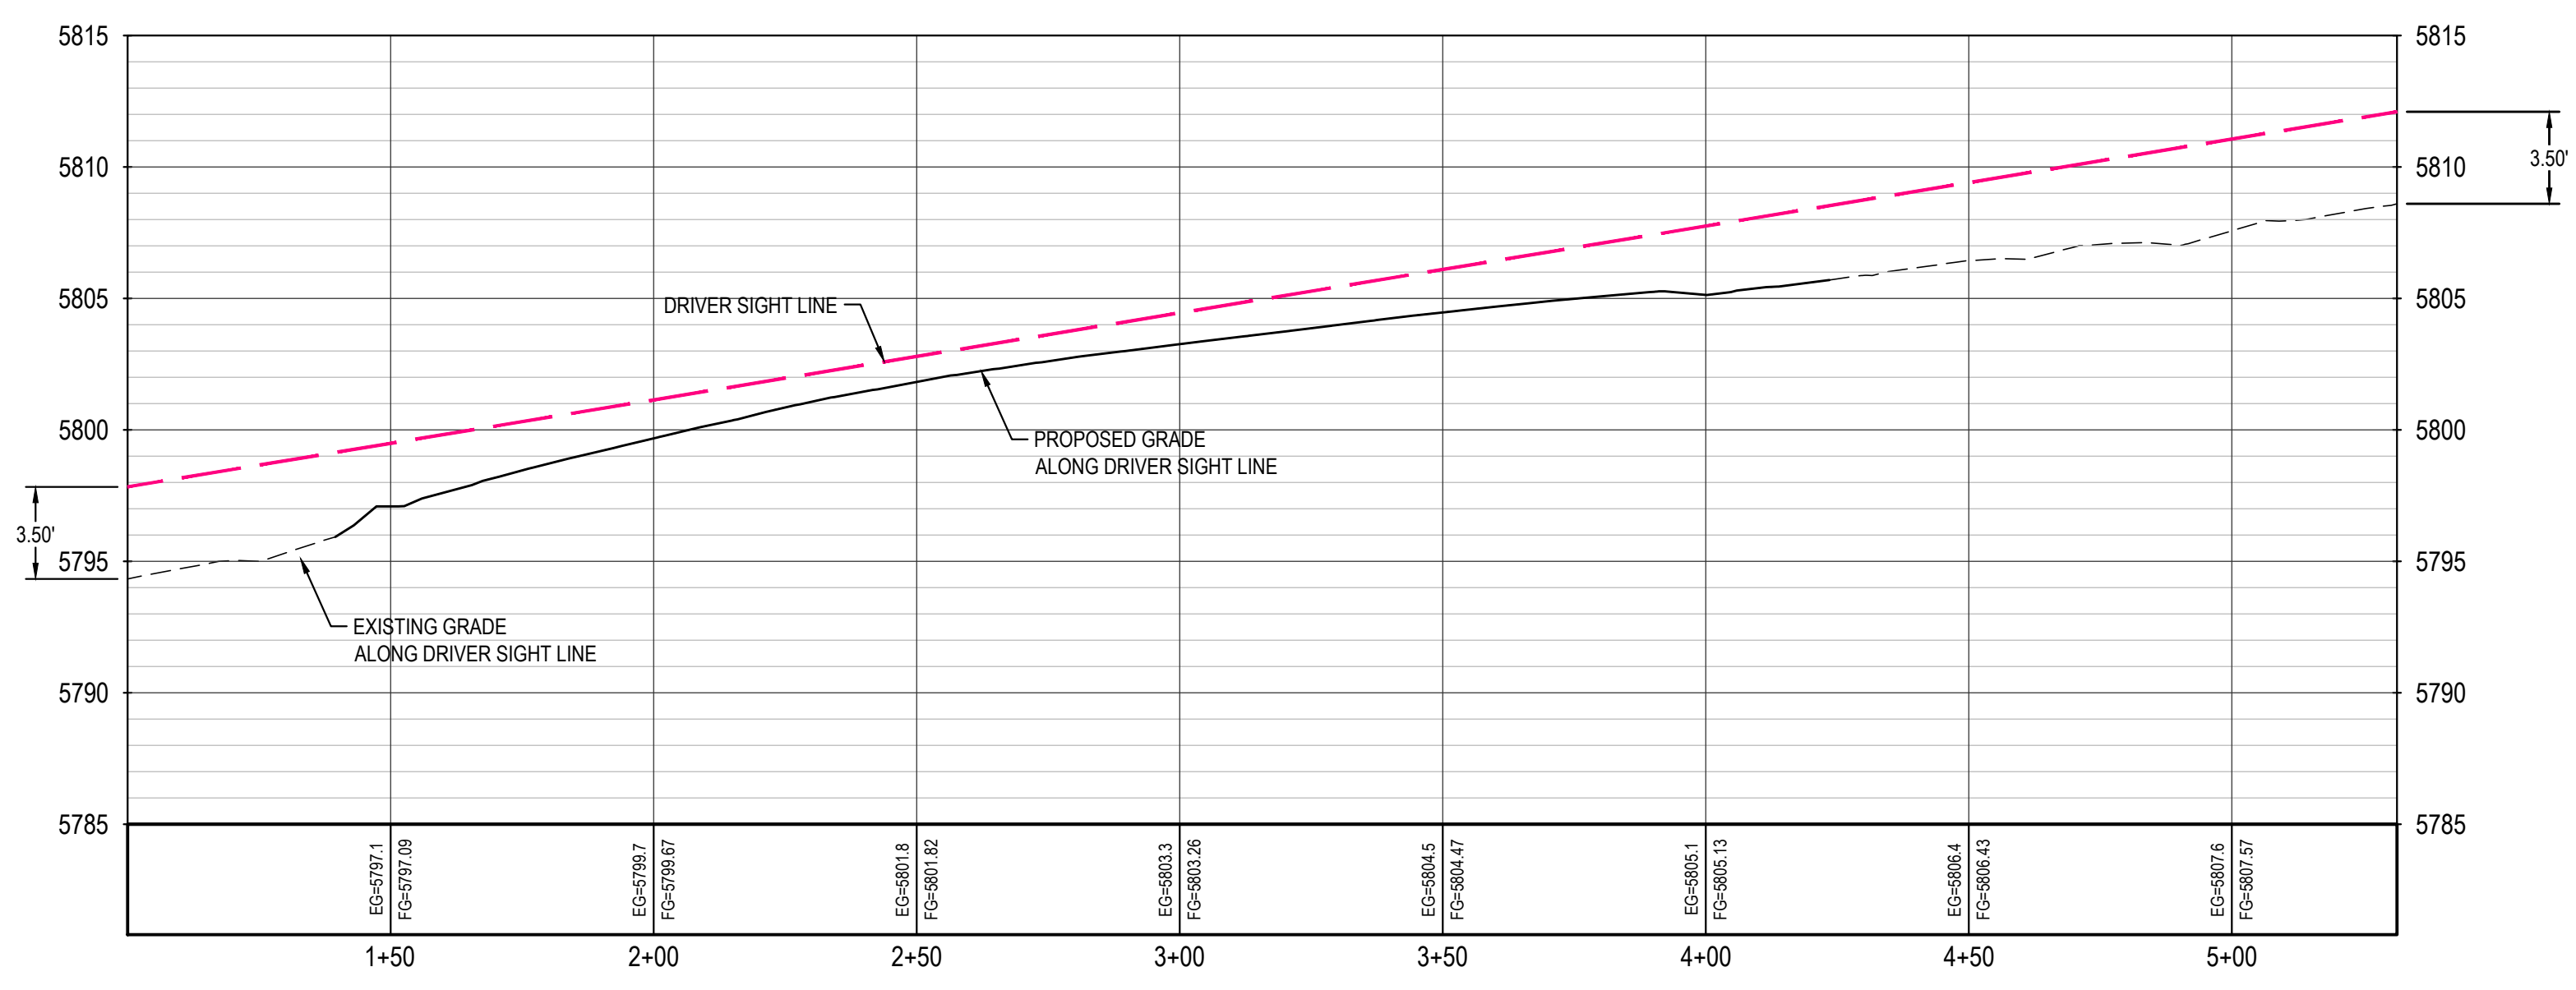

File Location: D:\DEN\Projects\0961-00 Compark South\CAD\Exhibits\2022-06-10\_Belford Intersection SD Exhibit.dwg Plot Date: 6/20/2022 9:00 AM Last Saved By: KBLACK

BELFORD - LEFT INTERSECTION SIGHT DISTANCE

**NOTES:**

1. LANDSCAPE IN BELFORD AVE RIGHT-OF-WAY PER APPROVED COMPARK VILLAGE SOUTH SITE IMPROVEMENT PLAN - AMENDMENT NO.1 COMPLETED BY PLANWEST AND APPROVED 10/01/2021.

PRELIMINARY  
NOT FOR CONSTRUCTION

BELFORD INTERSECTION SD EXHIBIT

DATE: 06/20/2022  
SHEET: 1 OF 1