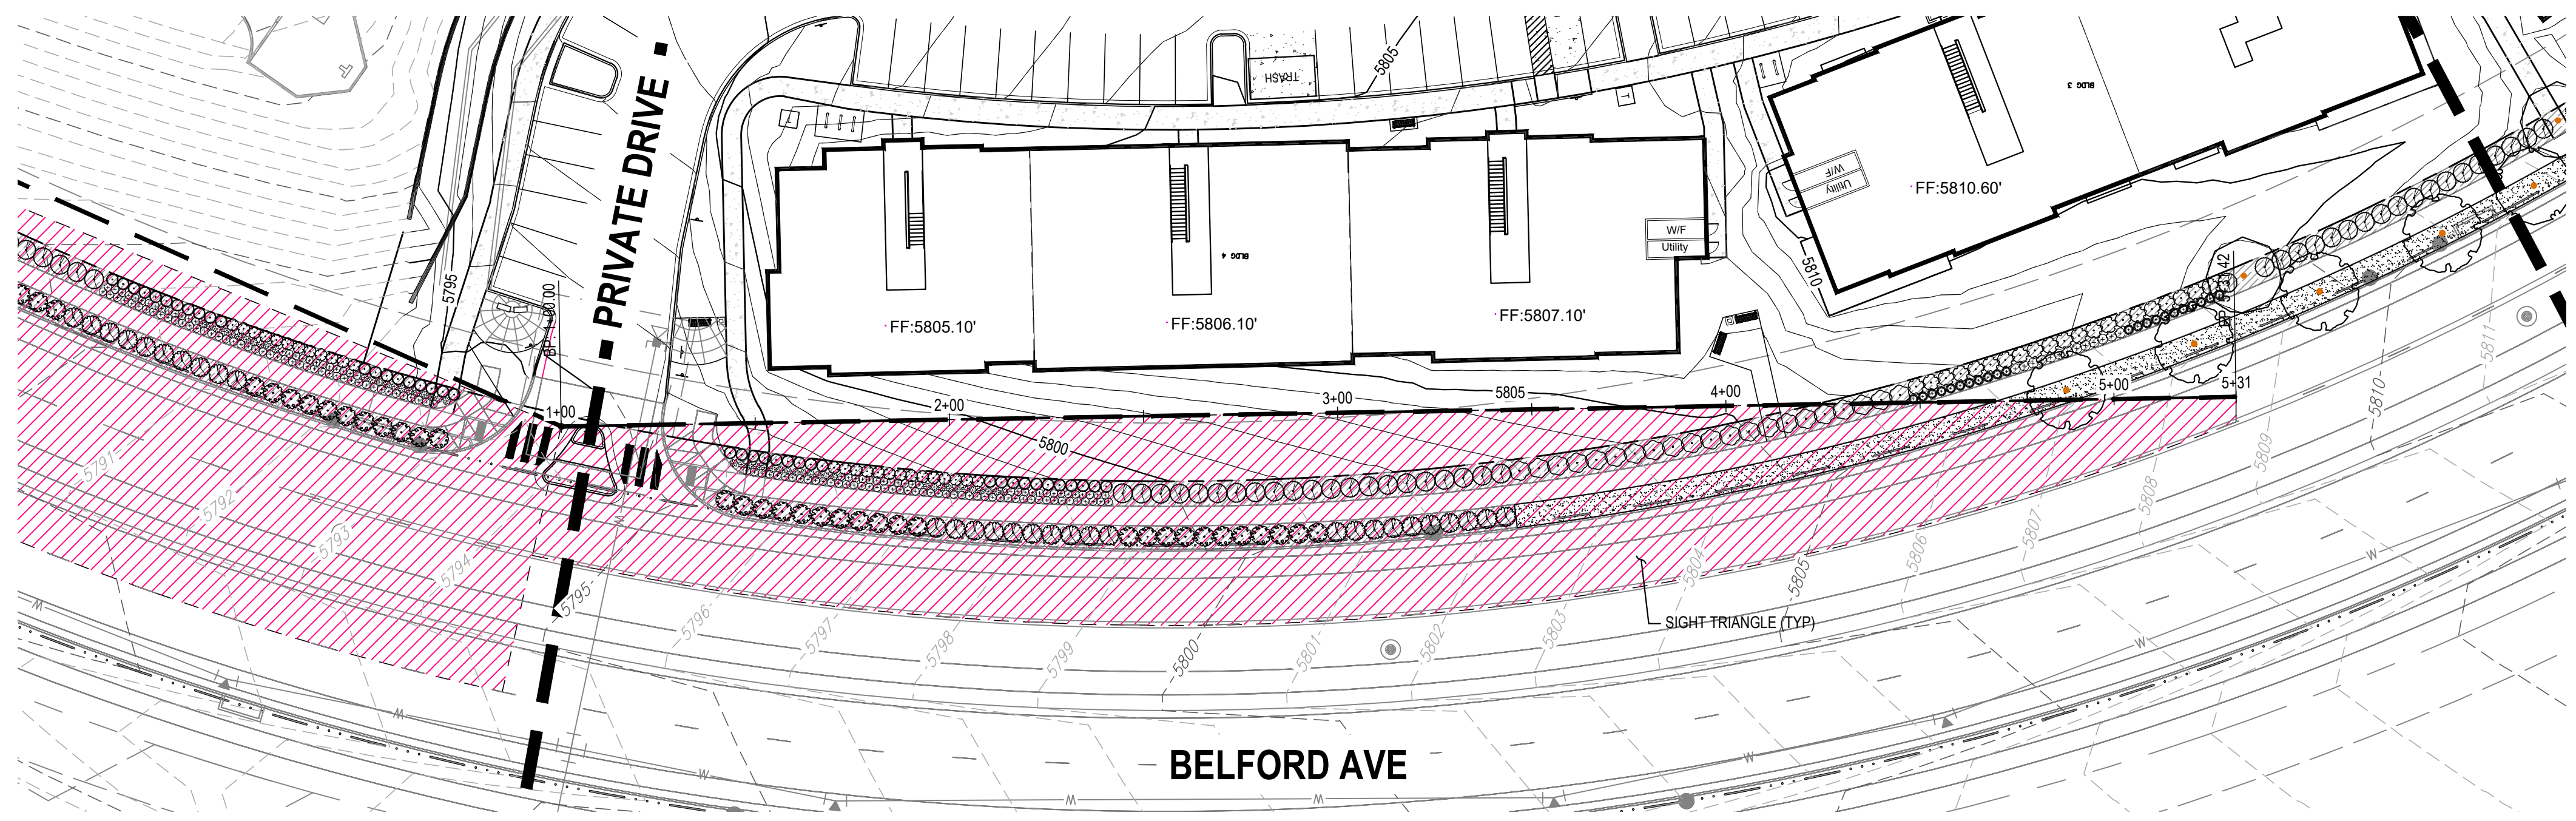

File Location: D:\DEN\Projects\0961-00 Compark South\CAD\Exhibits\2022-06-10\_Belford Intersection SD Exhibit.dwg Plot Date: 6/20/2022 9:00 AM Last Saved By: KBLACK

BELFORD - LEFT INTERSECTION SIGHT DISTANCE

**NOTES:**

1. LANDSCAPE IN BELFORD AVE RIGHT-OF-WAY PER APPROVED COMPARK VILLAGE SOUTH SITE IMPROVEMENT PLAN - AMENDMENT NO.1 COMPLETED BY PLANWEST AND APPROVED 10/01/2021.

PRELIMINARY  
NOT FOR CONSTRUCTION

BELFORD INTERSECTION SD EXHIBIT

DATE: 06/20/2022  
SHEET: 1 OF 1