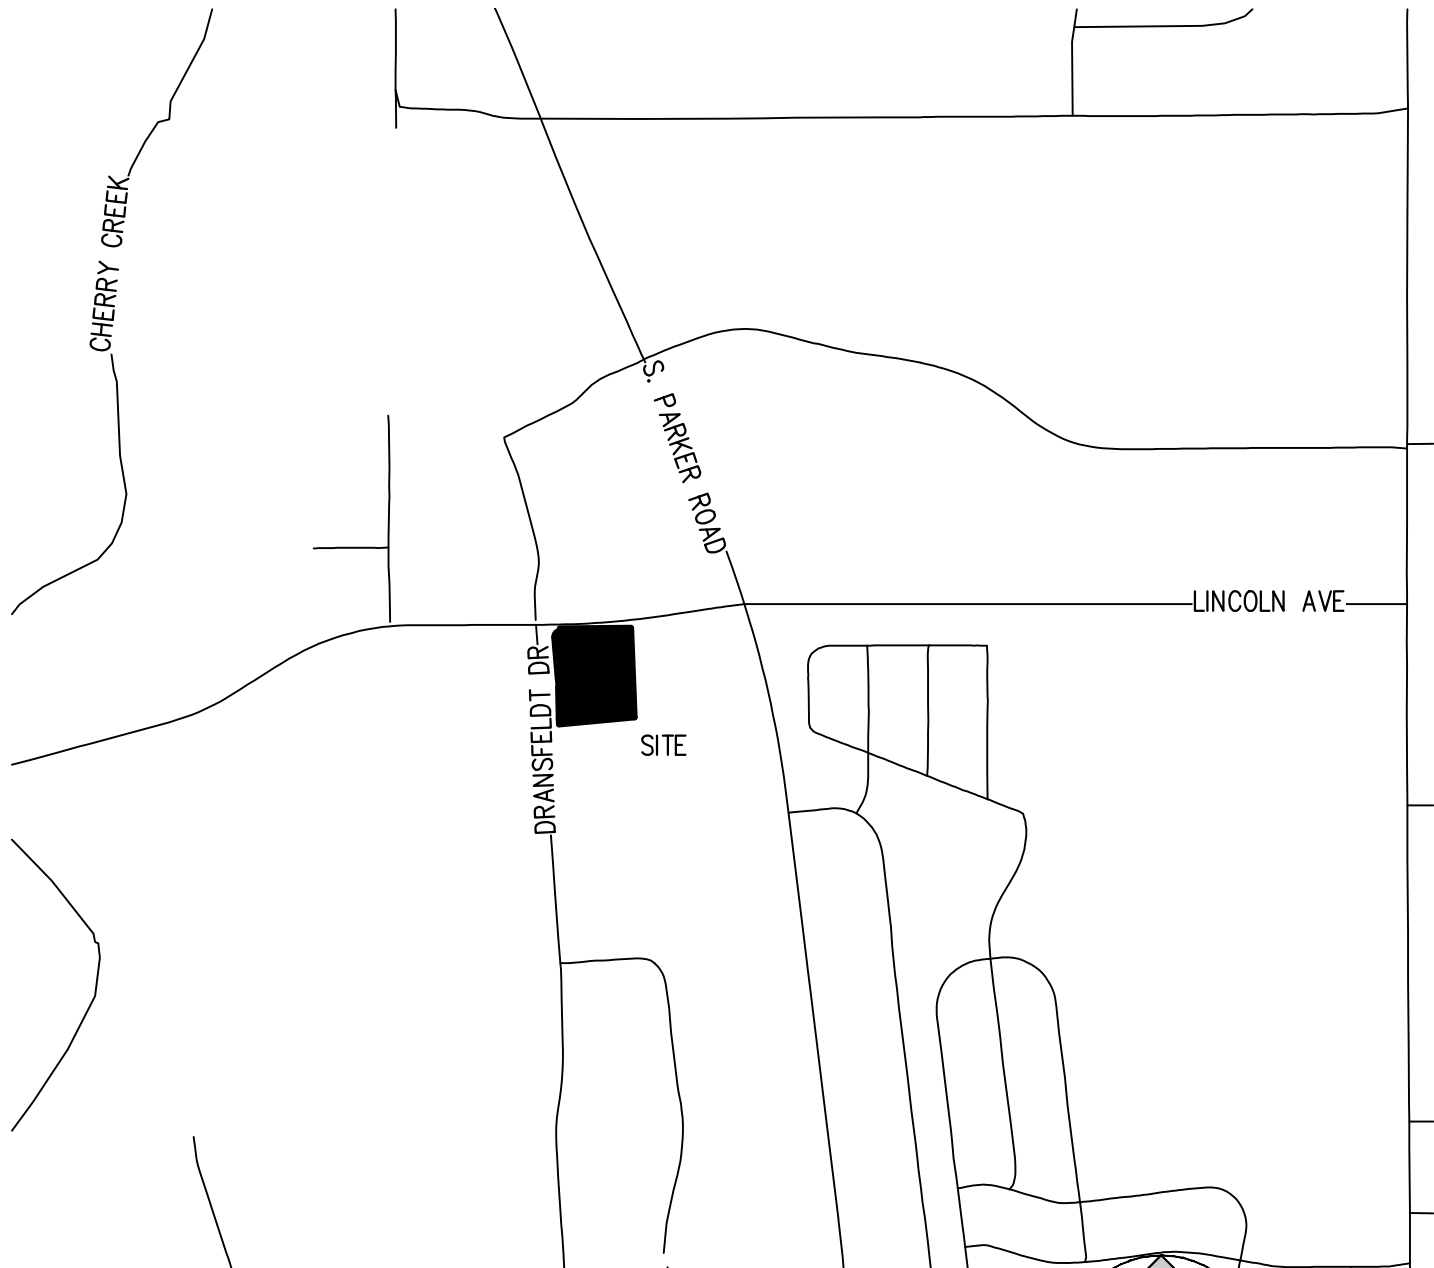

Plotted: THU 11/05/20 4:17:51P By: Rachel Patton Filepath: k:\200829\engineering\refvic map.dwg Layout: layout1

SCALE: 1" = 1000'

HKS HARRIS KOCHER SMITH
 1120 Lincoln Street, Suite 1000
 Denver, Colorado 80203
 P: 303.623.6300 F: 303.623.6311
 HarrisKocherSmith.com

LINCOLN & DRANSFELDT

VICINITY MAP

PROJECT #: 200829
SHEET NUMBER

1

1 OF 1